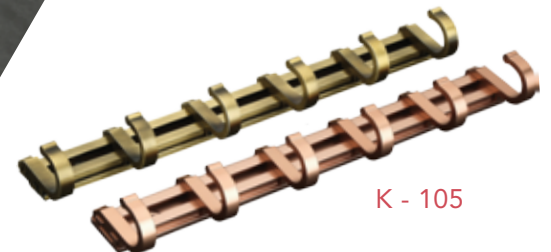

HYDRAULIC
(CAPACITY UPTO 60 KGS)

COMBINATION PLIER

200MM

K - 111

ALUMINIUM

K - 102

K - 105

Cylindrical Lock

3000
3010 - KEYLESS

304 QUALITY STAINLESS STEEL
SUITABLE FOR DOORS 32-45MM
SOLID BRASS CYLINDER
LATCH SIZE 60MM

4000

5000

PALAM[®]
LOCKS AND HARDWARE

Drawer Channel

DRAWER CAPACITY: 45KGS
AVAILABLE IN 250MM, 300MM, 350MM,
400MM, 450MM, 500MM, 550MM & 600MM

CSK Slotted Stainless Steel Screws – WOODZ

AVAILABLE IN 19 x 5, 19 x 6, 25 x 6, 25 x 7, 30 x 7,
32 x 8, 35 x 7, 35 x 8, 35 x 10, 50 x 10

PALAM[®]

LOCKS AND HARDWARE

AN ISO 9001 CERTIFIED COMPANY

Marketed By