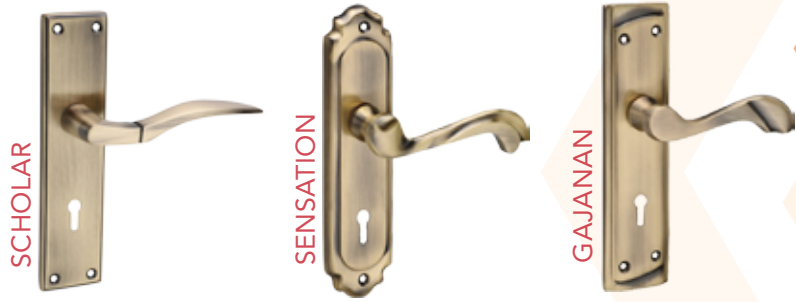

BRASS MORTISE LOCK SET (BPL)

Gold Silver BRASS MORTISE Lock SET

ZINC TWO TONE MORTISE LOCK SET

BRASS ANTIQUE MORTISE LOCK SET

STAINLESS STEEL MORTISE LOCK SET

ZINC ANTIQUE TWO TONE MORTISE LOCK SET

MILD STEEL MORTISE LOCK SET

MORTISE Lock

Zinc Two Tone Pin Cylinder MORTISE Lock SET

BRASS NSS MORTISE Lock SET

Zinc Door Pull Handle - 200MM

STAINLESS STEEL DOOR HANDLES - 150MM

06123

06133

06143