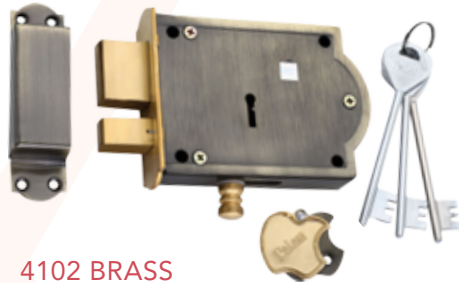

2130

2150

8021

H2

AVAILABLE IN 64MM, 96MM & 128MM

Door Locks

74 BULLET

4064 IRON

4004 SIPAHI
HEPTA BOLT

4064 BRASS

4084

4102 IRON

4102 BRASS

4054

14 DOOR LOCK

**HIGH SECURITY
MAIN DOOR LOCK**
AESTHETICALLY UNIQUE DESIGN
EXTRA STRONG RECEPTACLE
DUO TONE FINISH
BOTH SIDE LOCKING OPTION
3 BRASS HI-TECH & 2 LED KEYS
UNIFORM THICK ELECTROPHORETIC LACQUERING

HIGH SECURITY MAIN DOOR LOCK

DOUBLE ACTION

PIN CYLINDRICAL MECHANISM

STAINLESS STEEL & ANTIQUE FINISH

3 BRASS HI-TECH & 2 LED KEYS

KAWACH

PALAM[®]
LOCKS AND HARDWARE

Door Locks

4084 CYLINDRICAL

1192 INTER LOCK 3 STROKE

4001 VERTIBOLT

4094 TRIBOLT

4044 MINI TRIBOLT

4003
TWINBOLT

3 + 1 LED HI-TECH KEYS
DOUBLE ACTION & LATCH
3 WAY HI-TECH KEY MECHANISM
STAINLESS STEEL & ANTIQUE FINISH