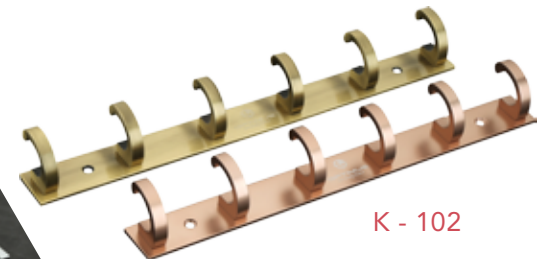

AVAILABLE IN 75MM (3x16), 100MM (4x14, 4x12), 125MM (5x14, 5x12), 150MM (6x12), 75x27x10, 4x10x10, 5x10x10, 6x10x10

KHUNTI / WALL HANGER

STAINLESS STEEL

K - 530

K - 1030

K - 1040

AVAILABLE IN
6 & 8 PINS

DOOR CLOSER

HYDRAULIC
(CAPACITY UPTO 60 KGS)

COMBINATION PLIER

200MM

K - 111

ALUMINIUM

K - 102

K - 105

Cylindrical Lock

3000
3010 - KEYLESS

304 QUALITY STAINLESS STEEL
SUITABLE FOR DOORS 32-45MM
SOLID BRASS CYLINDER
LATCH SIZE 60MM

4000

5000

PALAM[®]
LOCKS AND HARDWARE

Drawer Channel

DRAWER CAPACITY: 45KGS
AVAILABLE IN 250MM, 300MM, 350MM,
400MM, 450MM, 500MM, 550MM & 600MM

CSK Slotted Stainless Steel Screws – WOODZ

AVAILABLE IN 19 x 5, 19 x 6, 25 x 6, 25 x 7, 30 x 7,
32 x 8, 35 x 7, 35 x 8, 35 x 10, 50 x 10

PALAM[®]

LOCKS AND HARDWARE

AN ISO 9001 CERTIFIED COMPANY

Marketed By