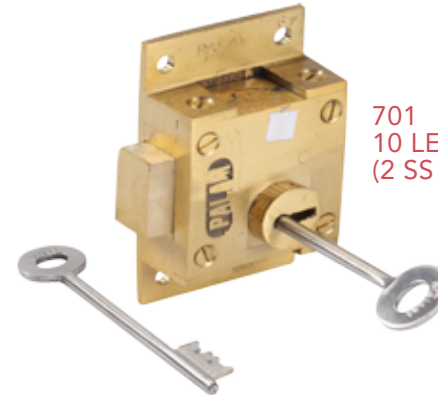

SCORPIO
(SLIDING LOCK)

CHAMPION

6 LEVER WARDROBE LOCK
SIZE - 80MM
BRASS LOCKING BOLT

INTERLOCKS

82 INTERLOCK (3 STROKES)
BIG

72 INTERLOCK (3 STROKES)
MEDIUM

STEEL FURNITURE / BHATIA Locks

BRASS BHATIA 4L MINI

4 LEVER MINI

6 LEVER MINI

BIG BHATIA
(2KEYS/4KEYS)

H TYPE MINI

BRASS Side SHUTTER Lock

701
10 LEVERS
(2 SS KEYS)

763
6 LEVERS
(2 IRON KEYS)

763 CLASSIC
6 LEVERS
(3 IRON KEYS)

711
9 LEVERS
(2 SS KEYS)

Door Stoppers

Zinc

Door & Furniture Magnets - JAGUAR

STAINLESS STEEL

Class Sliding Lock

Door Buffer - EZEE

ALUMINIUM