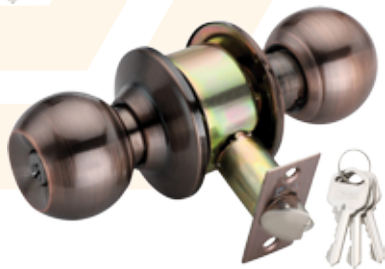

HYDRAULIC
(CAPACITY UPTO 60 KGS)

COMBINATION PLIER

200MM

K - 111

ALUMINIUM

K - 102

K - 105

Cylindrical Lock

3000
3010 - KEYLESS

304 QUALITY STAINLESS STEEL
SUITABLE FOR DOORS 32-45MM
SOLID BRASS CYLINDER
LATCH SIZE 60MM

4000

5000

PALAM[®]
LOCKS AND HARDWARE

Drawer Channel

DRAWER CAPACITY: 45KGS
AVAILABLE IN 250MM, 300MM, 350MM,
400MM, 450MM, 500MM, 550MM & 600MM