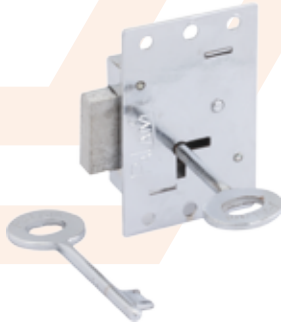

SCORPIO
(SLIDING LOCK)

CHAMPION

6 LEVER WARDROBE LOCK
SIZE - 80MM
BRASS LOCKING BOLT

INTERLOCKS

82 INTERLOCK (3 STROKES)
BIG

72 INTERLOCK (3 STROKES)
MEDIUM

STEEL FURNITURE / BHATIA Locks

BRASS BHATIA 4L MINI

4 LEVER MINI

6 LEVER MINI

BIG BHATIA
(2KEYS/4KEYS)

H TYPE MINI

BRASS Side SHUTTER Lock

701
10 LEVERS
(2 SS KEYS)

763
6 LEVERS
(2 IRON KEYS)

763 CLASSIC
6 LEVERS
(3 IRON KEYS)