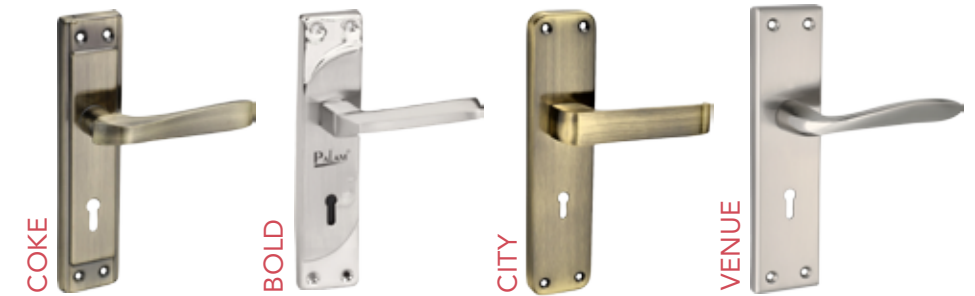

BRASS MORTISE LOCK SET (BPL)

Gold Silver BRASS MORTISE Lock SET

ZINC TWO TONE MORTISE LOCK SET

BRASS ANTIQUE MORTISE LOCK SET

STAINLESS STEEL MORTISE LOCK SET

ZINC ANTIQUE TWO TONE MORTISE LOCK SET

MILD STEEL MORTISE LOCK SET

MORTISE Lock

Zinc Two Tone Pin Cylinder MORTISE Lock SET

BRASS NSS MORTISE Lock SET

Zinc Door Pull Handle - 200MM

STAINLESS STEEL DOOR HANDLES - 150MM

06123

06133

06143