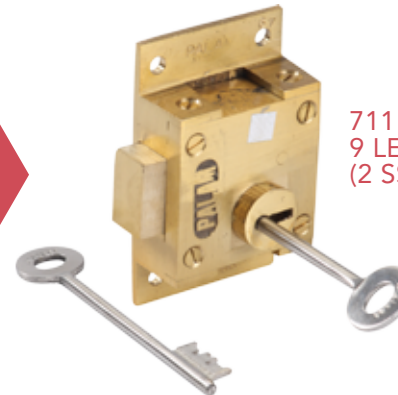

SCORPIO
(SLIDING LOCK)

CHAMPION

6 LEVER WARDROBE LOCK
SIZE - 80MM
BRASS LOCKING BOLT

INTERLOCKS

82 INTERLOCK (3 STROKES)
BIG

72 INTERLOCK (3 STROKES)
MEDIUM

STEEL FURNITURE / BHATIA Locks

BRASS BHATIA 4L MINI

4 LEVER MINI

6 LEVER MINI

BIG BHATIA
(2KEYS/4KEYS)

H TYPE MINI

BRASS Side SHUTTER Lock

701
10 LEVERS
(2 SS KEYS)

763
6 LEVERS
(2 IRON KEYS)

763 CLASSIC
6 LEVERS
(3 IRON KEYS)

711
9 LEVERS
(2 SS KEYS)

Door Stoppers

Zinc

Door & Furniture Magnets - JAGUAR

STAINLESS STEEL

Class Sliding Lock

Door Buffer - EZEE

ALUMINIUM

BRASS

Towerbolts

AVAILABLE IN 75MM, 100MM, 150MM, 200MM & 250MM

STAINLESS STEEL GLOSSY

TWO TONE

ALUMINIUM (SS ROD) TURBO

ROYAL

BRASS (SATIN FINISH) ONE PLUS X