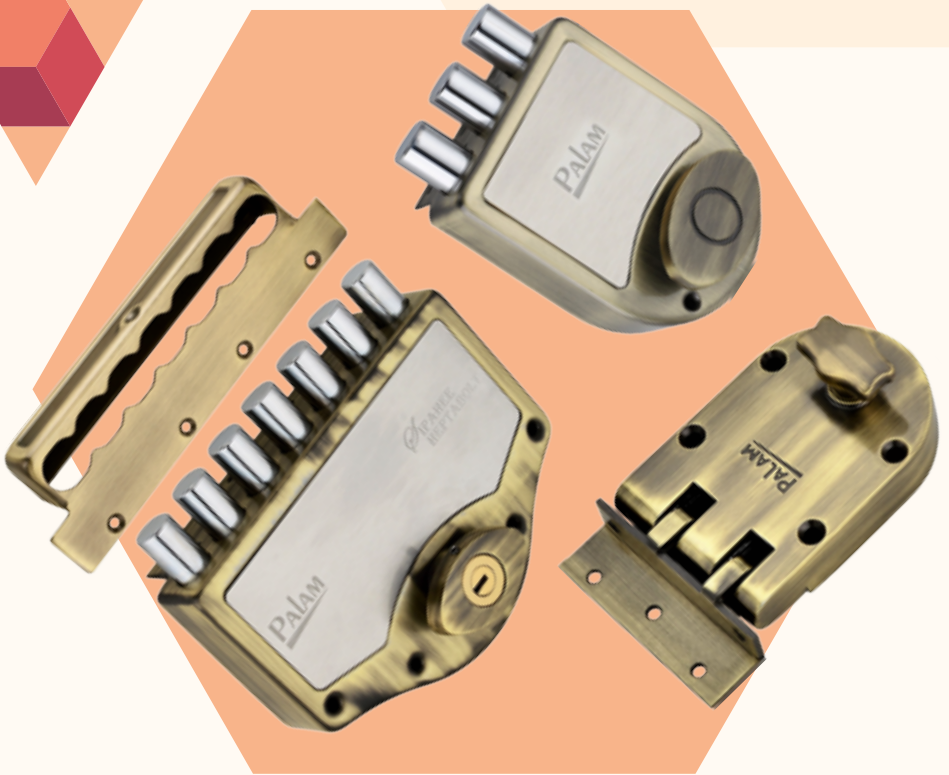

PALAM®

LOCKS AND HARDWARE

AN ISO 9001 CERTIFIED COMPANY

*Aapki Suraksha
Humara Vaada*