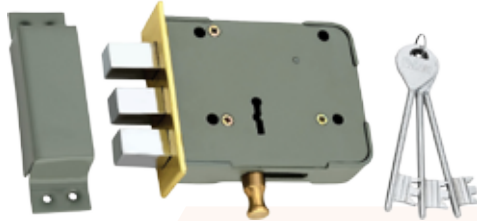

Door Locks

4004 SIPAHI
HEPTA BOLT

4084

**HIGH SECURITY
MAIN DOOR LOCK**
AESTHETICALLY UNIQUE DESIGN
EXTRA STRONG RECEPTACLE
DUO TONE FINISH
BOTH SIDE LOCKING OPTION
3 BRASS HI-TECH & 2 LED KEYS
UNIFORM THICK ELECTROPHORETIC LACQUERING