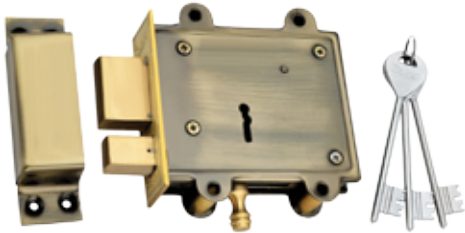

Door Locks

4004 SIPAHI
HEPTA BOLT

4064 BRASS

**HIGH SECURITY
MAIN DOOR LOCK**
AESTHETICALLY UNIQUE DESIGN
EXTRA STRONG RECEPTACLE
DUO TONE FINISH
BOTH SIDE LOCKING OPTION
3 BRASS HI-TECH & 2 LED KEYS
UNIFORM THICK ELECTROPHORETIC LACQUERING