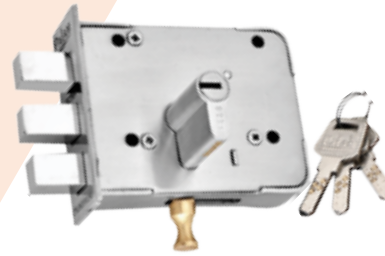

HIGH SECURITY MAIN DOOR LOCK

DOUBLE ACTION

PIN CYLINDRICAL MECHANISM

STAINLESS STEEL & ANTIQUE FINISH

3 BRASS HI-TECH & 2 LED KEYS

KAWACH

PALAM[®]
LOCKS AND HARDWARE

Door Locks

4084 CYLINDRICAL

1192 INTER LOCK 3 STROKE

4001 VERTIBOLT

4094 TRIBOLT

4044 MINI TRIBOLT

4003
TWINBOLT

3 + 1 LED HI-TECH KEYS
DOUBLE ACTION & LATCH
3 WAY HI-TECH KEY MECHANISM
STAINLESS STEEL & ANTIQUE FINISH