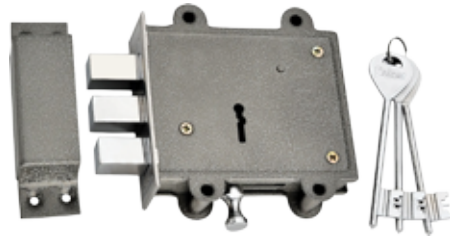

2130

2150

8021

H2

AVAILABLE IN 64MM, 96MM & 128MM

Door Locks

74 BULLET

4064 IRON

4004 SIPAHI
HEPTA BOLT

4064 BRASS

4084

4102 IRON

4102 BRASS

4054

14 DOOR LOCK

**HIGH SECURITY
MAIN DOOR LOCK**
AESTHETICALLY UNIQUE DESIGN
EXTRA STRONG RECEPTACLE
DUO TONE FINISH
BOTH SIDE LOCKING OPTION
3 BRASS HI-TECH & 2 LED KEYS
UNIFORM THICK ELECTROPHORETIC LACQUERING

HIGH SECURITY MAIN DOOR LOCK

DOUBLE ACTION

PIN CYLINDRICAL MECHANISM

STAINLESS STEEL & ANTIQUE FINISH

3 BRASS HI-TECH & 2 LED KEYS

KAWACH

PALAM[®]
LOCKS AND HARDWARE

Door Locks