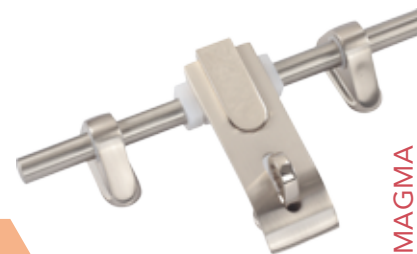

BRASS

Towerbolts

AVAILABLE IN 75MM, 100MM, 150MM, 200MM & 250MM

STAINLESS STEEL GLOSSY

TWO TONE

ALUMINIUM (SS ROD) TURBO

ROYAL

BRASS (SATIN FINISH) ONE PLUS X

RA-OVEL

SUN

ZIGMA

SIGMA

MAGMA

HONDA

AVAILABLE IN 200MM, 250MM & 300MM

STAINLESS STEEL HINGE

AVAILABLE IN 75MM (3x16), 100MM (4x14, 4x12), 125MM (5x14, 5x12), 150MM (6x12), 75x27x10, 4x10x10, 5x10x10, 6x10x10

KHUNTI / WALL HANGER

STAINLESS STEEL

K - 530

K - 1030

K - 1040

AVAILABLE IN
6 & 8 PINS

DOOR CLOSER