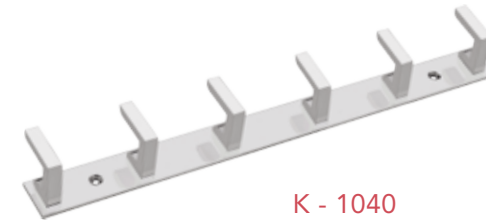

AVAILABLE IN 75MM (3x16), 100MM (4x14, 4x12), 125MM (5x14, 5x12), 150MM (6x12), 75x27x10, 4x10x10, 5x10x10, 6x10x10

KHUNTI / WALL HANGER

STAINLESS STEEL

K - 530

K - 1030

K - 1040

AVAILABLE IN
6 & 8 PINS

DOOR CLOSER