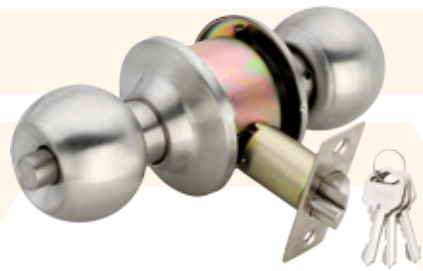

HYDRAULIC
(CAPACITY UPTO 60 KGS)

COMBINATION PLIER

200MM

K - 111

ALUMINIUM

K - 102

K - 105

Cylindrical Lock

3000
3010 - KEYLESS

304 QUALITY STAINLESS STEEL
SUITABLE FOR DOORS 32-45MM
SOLID BRASS CYLINDER
LATCH SIZE 60MM

4000

5000

PALAM[®]
LOCKS AND HARDWARE

Drawer Channel

DRAWER CAPACITY: 45KGS
AVAILABLE IN 250MM, 300MM, 350MM,
400MM, 450MM, 500MM, 550MM & 600MM