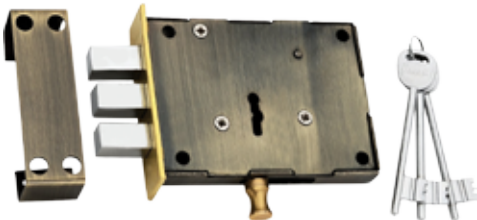

2130

2150

8021

H2

AVAILABLE IN 64MM, 96MM & 128MM

Door Locks

74 BULLET

4064 IRON

4004 SIPAHI
HEPTA BOLT

4064 BRASS

4084

4102 IRON

4102 BRASS

4054

14 DOOR LOCK

**HIGH SECURITY
MAIN DOOR LOCK**
AESTHETICALLY UNIQUE DESIGN
EXTRA STRONG RECEPTACLE
DUO TONE FINISH
BOTH SIDE LOCKING OPTION
3 BRASS HI-TECH & 2 LED KEYS
UNIFORM THICK ELECTROPHORETIC LACQUERING

HIGH SECURITY MAIN DOOR LOCK

DOUBLE ACTION

PIN CYLINDRICAL MECHANISM

STAINLESS STEEL & ANTIQUE FINISH

3 BRASS HI-TECH & 2 LED KEYS

KAWACH

PALAM[®]
LOCKS AND HARDWARE

Door Locks

4084 CYLINDRICAL

1192 INTER LOCK 3 STROKE

4001 VERTIBOLT

4094 TRIBOLT

4044 MINI TRIBOLT

4003
TWINBOLT

3 + 1 LED HI-TECH KEYS
DOUBLE ACTION & LATCH
3 WAY HI-TECH KEY MECHANISM
STAINLESS STEEL & ANTIQUE FINISH