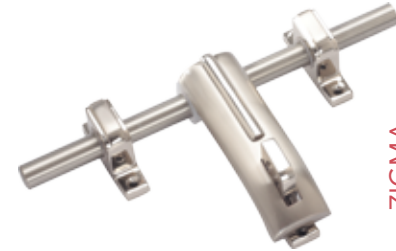

Towerbolts

AVAILABLE IN 75MM, 100MM, 150MM, 200MM & 250MM

Aldrop STAINLESS STEEL (16MM)

AVAILABLE IN 250MM

ZIGMA

AVAILABLE IN 200MM, 250MM & 300MM