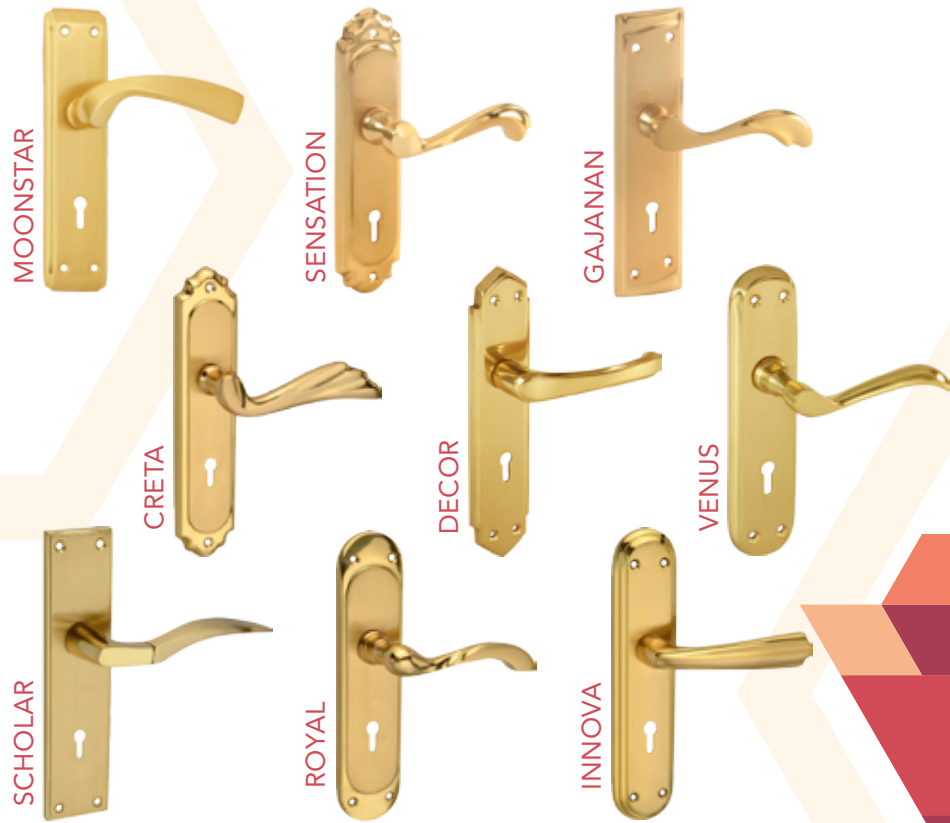

Our products range from Padlocks to Door Locks, Door Hardware to Furniture Fittings, Measuring Tapes to Iron Chains and much more. With support from our state of the art manufacturing facility in Uttar Pradesh, we hope to deliver products which are Value for Money to our customers in Eastern and Southern India.

BRASS MORTISE LOCK SET (BPL)

Gold Silver BRASS MORTISE Lock SET

ZINC TWO TONE MORTISE LOCK SET

BRASS ANTIQUE MORTISE LOCK SET

STAINLESS STEEL MORTISE LOCK SET

ZINC ANTIQUE TWO TONE MORTISE LOCK SET

MILD STEEL MORTISE LOCK SET